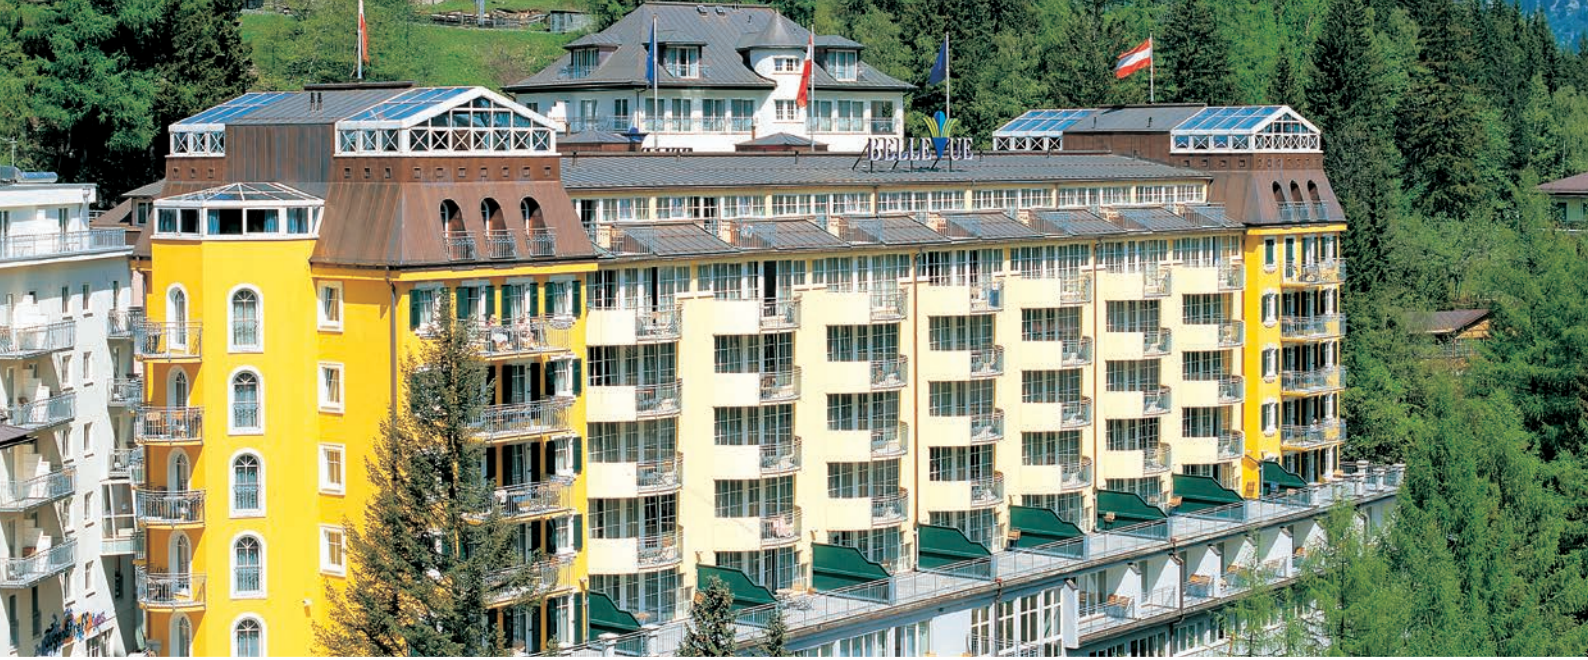

# FIRST-CLASS APARTHOTEL BELLEVUE AUSTRIA

## Nobility and nature, sport, skiing and spa

This 4-star family friendly hotel, rich in tradition, is situated in the bustling yet quiet town centre. Ski lifts, the Gastein cable cars, “Felsen” thermal spa and world famous waterfall of Bad Gastein, are all just a stone’s throw away.