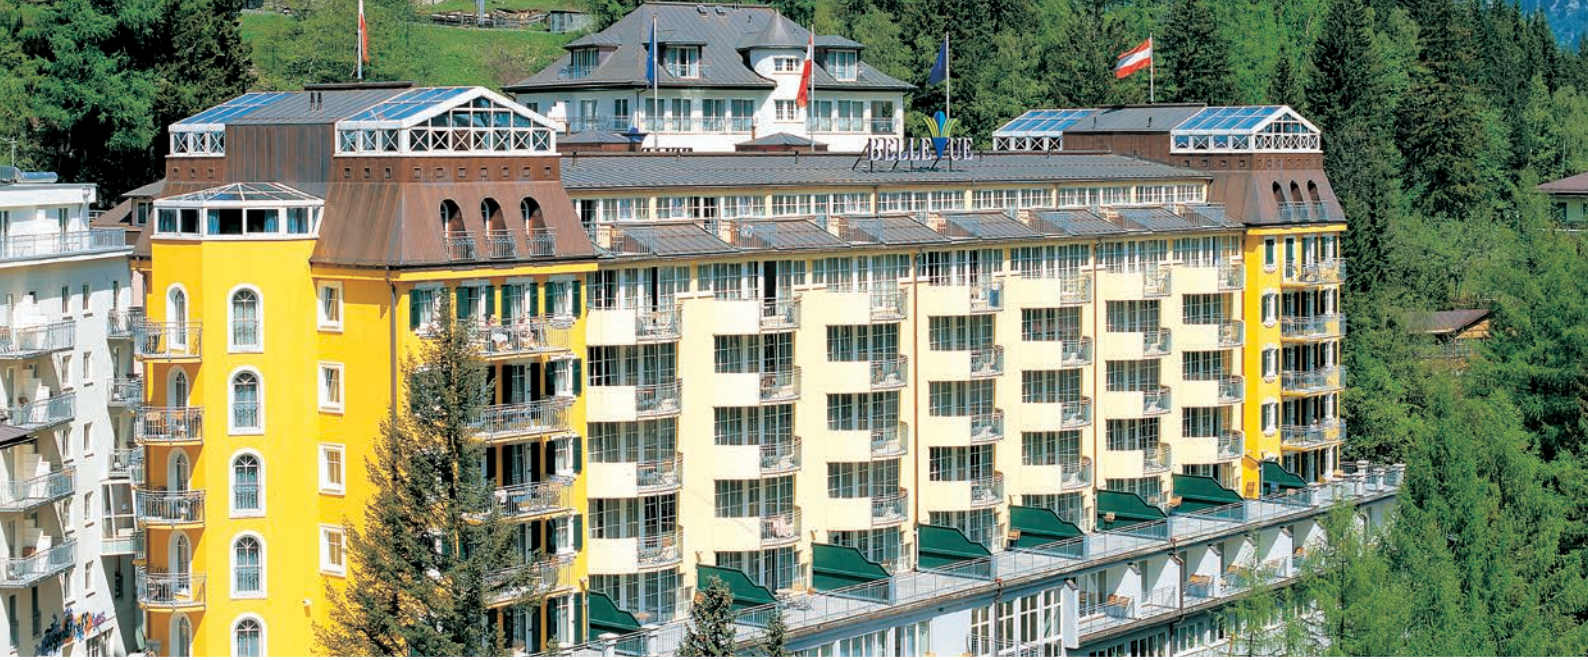

# FIRST-CLASS APARTHOTEL BELLEVUE AUSTRIA

## Nobility and nature, sport, skiing and spa

This 4-star family friendly hotel, rich in tradition, is situated in the bustling yet quiet town centre. Ski lifts, the Gastein cable cars, “Felsen” thermal spa and world famous waterfall of Bad Gastein, are all just a stone’s throw away.